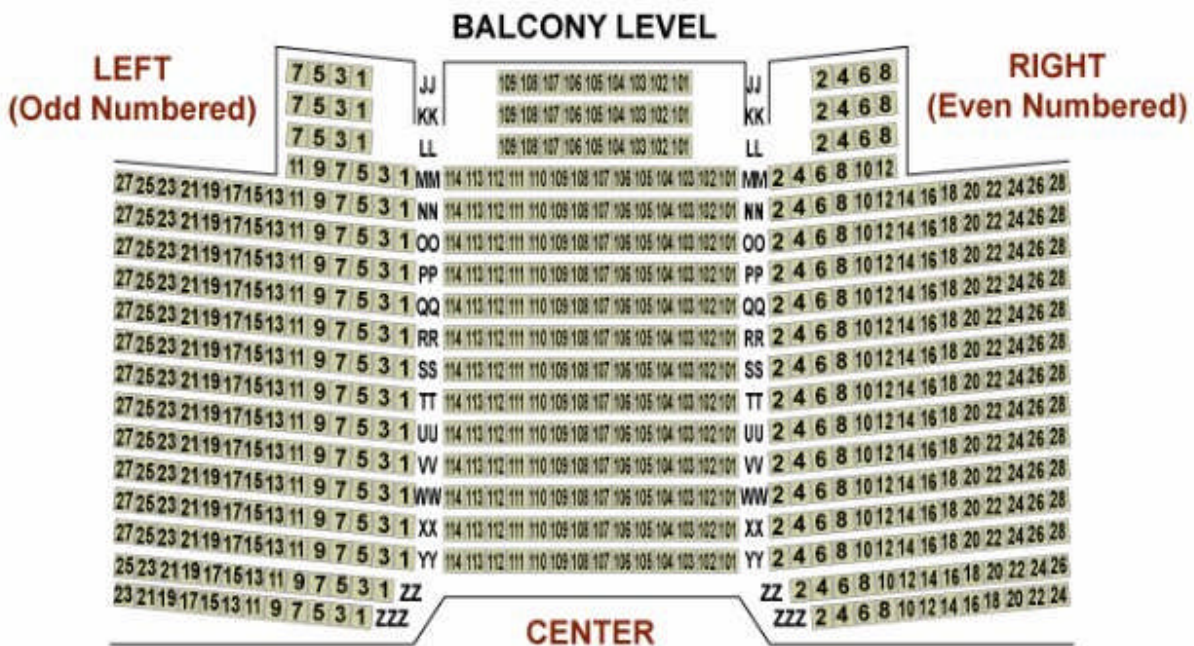

Barbara B. Mann Performing Arts Hall

STAGE

ORCHESTRA LEVEL – 908 SEATS (ROWS A-ZZ)

Please Note: Handicap seating and Wheelchair seating are available in the orchestra level. When ordering your ticket, please specify which type of seating you need so we can better accommodate you. Thank you!

STAGE

LOGES - 42 SEATS MEZZANINE LEVEL - 268 SEATS (ROW AA-HH)

BALCONY LEVEL - 631 SEATS (ROWS JJ-ZZZ)

Please note:

From balcony seating level, patrons will be able to enjoy the performance (see and hear the stage), but will not necessarily be able to see facial expressions or fine details. Patrons are welcome to bring binoculars if so desired.