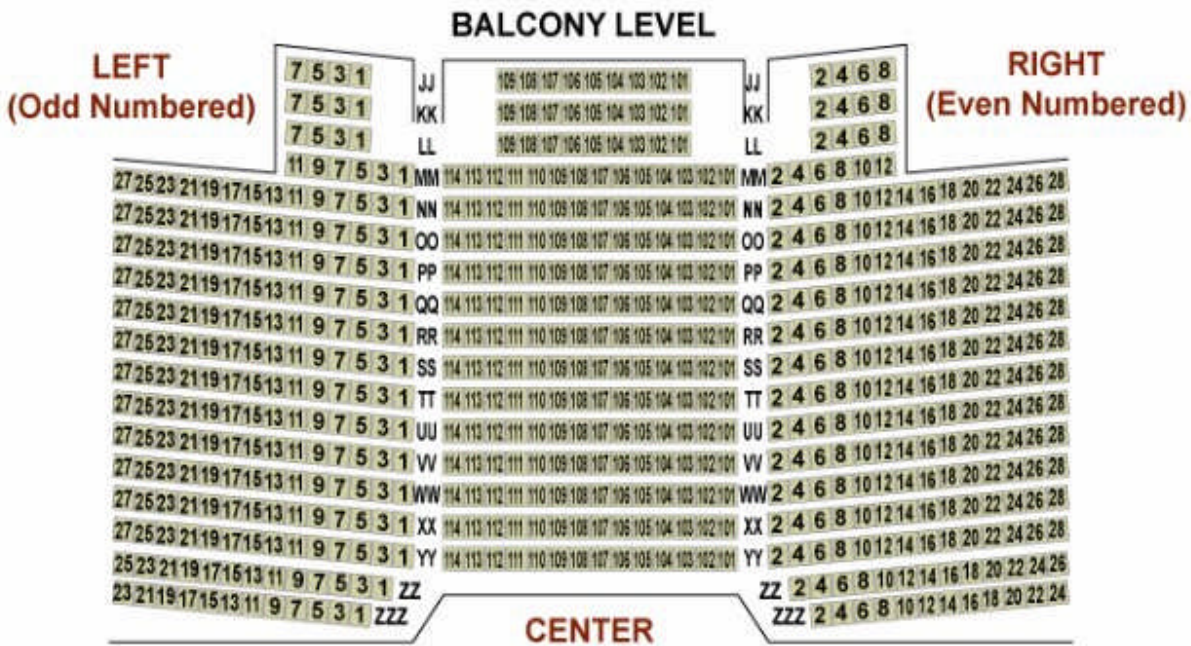

STAGE

LOGES - 42 SEATS MEZZANINE LEVEL - 268 SEATS (ROW AA-HH)

BALCONY LEVEL - 631 SEATS (ROWS JJ-ZZZ)

Please note:

From balcony seating level, patrons will be able to enjoy the performance (see and hear the stage), but will not necessarily be able to see facial expressions or fine details. Patrons are welcome to bring binoculars if so desired.