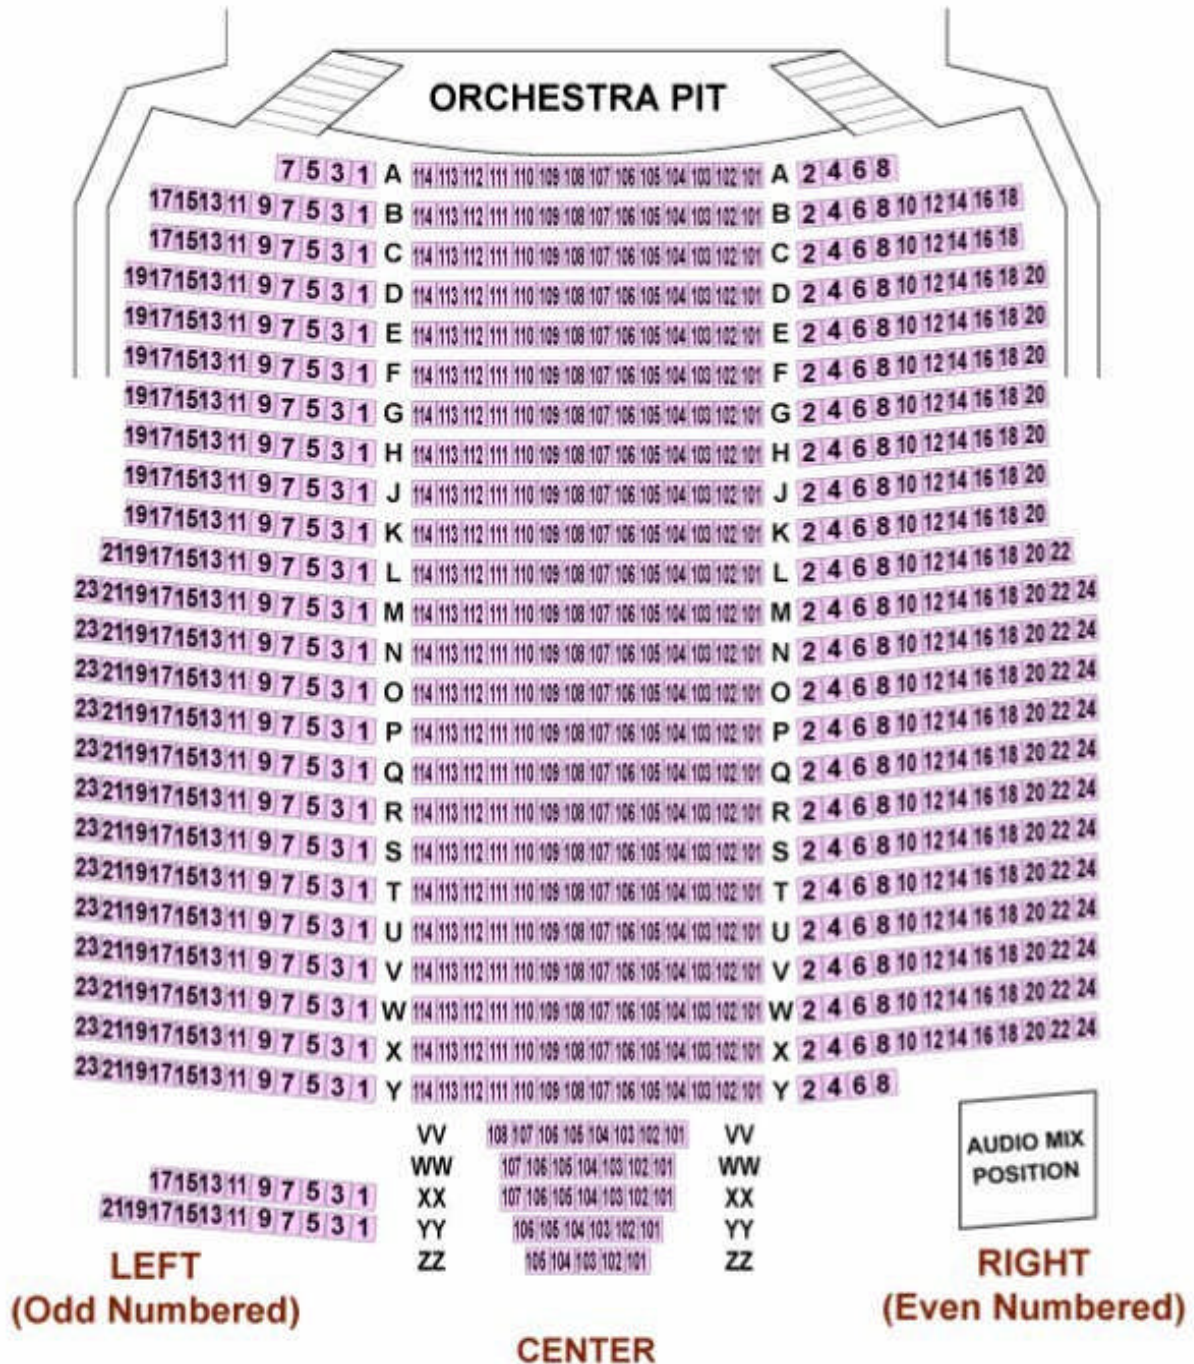

Barbara B. Mann Performing Arts Hall

STAGE

ORCHESTRA LEVEL – 908 SEATS (ROWS A-ZZ)

Please Note: Handicap seating and Wheelchair seating are available in the orchestra level. When ordering your ticket, please specify which type of seating you need so we can better accommodate you. Thank you!

STAGE

LOGES - 42 SEATS MEZZANINE LEVEL - 268 SEATS (ROW AA-HH)

BALCONY LEVEL - 631 SEATS (ROWS JJ-ZZZ)

Please note:

From balcony seating level, patrons will be able to enjoy the performance (see and hear the stage), but will not necessarily be able to see facial expressions or fine details. Patrons are welcome to bring binoculars if so desired.